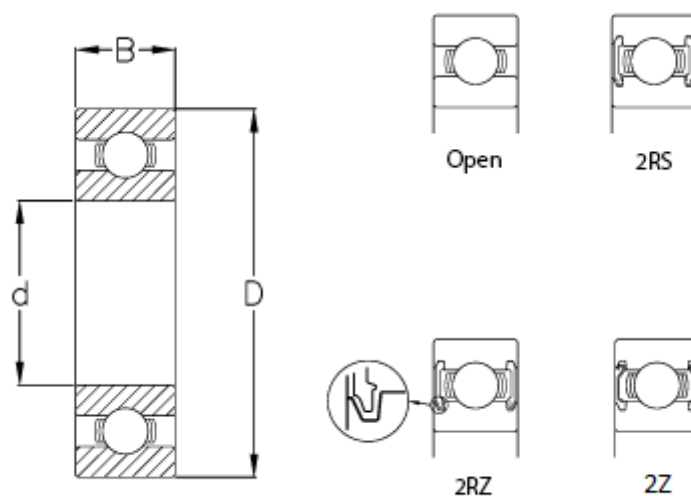

Data Sheet

Article number: 57960208002201

Description: CeramicSpeed hybrid bearing Insulate sealed
6016-CSB

Measures

B	= 22
Ball grade	= 5
C (KN)	= 49.4
C0	= 40
d	= 80
D	= 125
Max rpm.	= 8200
Type	= 6016